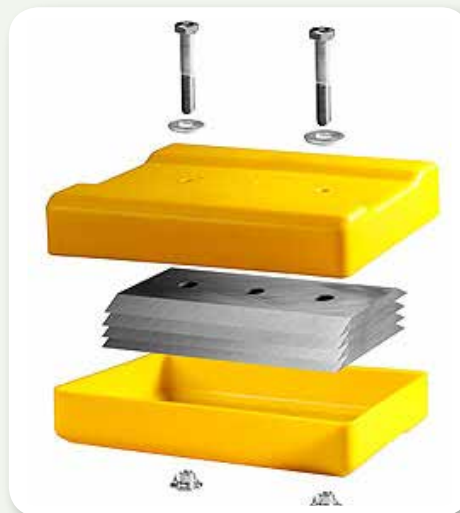

TCM
Tree Care Machinery

Your complete supplier of
machinery and equipment
for the tree care industry

Chipper Knives & Stumpgrinder Teeth

▲ CHIPPER KNIVES

For all makes and models of wood chippers and mulchers.

▲ STUMPER TEETH & POCKETS

For all makes and models of stump grinders.

▲ CHIPPER ANVILS

For all makes and models of wood chippers and mulchers.

▲ KNIFE SHARPENER

Knife Saver will save you time and money on replacement knives.

◀ KNIFE BOXES

Use this box to protect your brush chipper knives. No more cardboard boxes. No more cut fingers. No loose knives all over the back of your ute.

▲ KNIFE BOLTS & NUTS

For all makes and models of knives and stump grinder teeth.